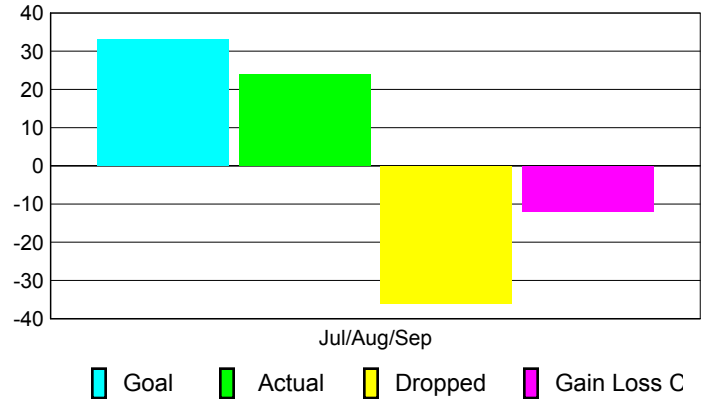

Membership Results 2010-2011

Goal, New, Dropped, Gain/Loss